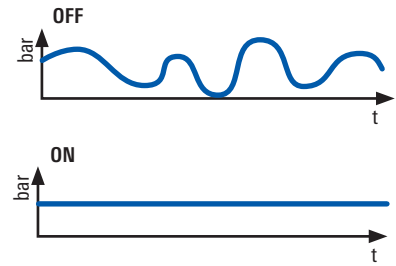

Flox 10 AD1

Iris 15 AD1

Pressure control valve PR 3 E1
(adjustable, 1-3 bar)

Flox 10 AD1, professional backpack sprayer (10 litres) NBR, Duro nozzle 1.5 mm, PR 3 E1	12099001	011707
Flox 10 AD3, professional backpack sprayer (10 litres) NBR, adjustable nozzle 1.3 mm, PR 3 E1	12100001	011714
Flox 10 PD1, professional backpack sprayer (10 litres) Viton, adjustable nozzle 1.3 mm, PR 3 P1	12101001	011721
Iris 15 AD1, professional backpack sprayer (15 litres) NBR, Duro nozzle 1.5 mm, PR 3 E1	12102001	011738
Iris 15 AD3, professional backpack sprayer (15 litres) NBR, adjustable nozzle 1.3 mm, PR 3 E1	12103001	011745
Iris 15 PD1, professional backpack sprayer (15 litres) Viton, adjustable nozzle 1.3 mm, PR 3 P1	12104001	011752