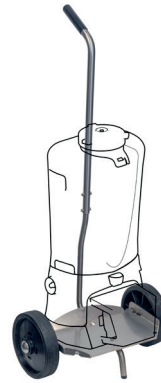

REX 15 AC1

**Performance characteristic**

- 1 – 10 bar
- 1 h / 160 litres\*
- 18 V Li-Power / 5.2 Ah
- Battery life < 104 min

\*approx. 10 bar / 2.8 l / min

Stainless steel hand-cart H2

REX 15 AC1, backpack sprayer (15 litres) with battery pack, with charger EU	12071001	220232
REX 15 AC2, backpack sprayer (15 litres) without battery pack, without charger	12114101	013633
REX 15 AC5, backpack sprayer (15 litres) with battery pack, without charger	12139401	038162
<b>Accessories (Pictures see page 78 ff)</b>		
AS 1200 AC1, battery spray blower (incl. battery carrying unit)	12118001	014319
Spiral hose, black 7.5 m, G1/2"i - G1/2"i	11935701	028583
Vario Gun, stepless variable one-hand operation from spray to jet	11558501	100821
Floodjet nozzle 1.6 mm (blue) (Herbicide nozzle)	10501803-SB	100241
Antidrift fanjet nozzle AIXR 11002 VP (yellow)	12009403	720302
Duro mist nozzle 1.5 mm, brass	28502324-SB	100166
XL 8 S Telescopic lance 7 m (max. 6 bar) / working height 8 m (Spray version)	11935801	113982
Spray boom, aluminium, max. 12 bar, screw fitting, 4 fanjet nozzles TP 11002 VP (yellow)	11889501-SB	040677
Spray boom, aluminium, max. 12 bar, screw fitting, 4 fanjet nozzles AIXR 110015 VP (green)	12050201	150420
Waist and chest strap set	12052501	150413
Stainless steel hand-cart H2	12022601	720623