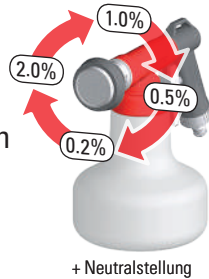

Aquamix 1.25 v

Fertilise and water at the same time – Mixing ratio from 0.2 % to 2.0 %

The integrated dosage system automatically adds fertiliser to the water in the chosen dosage. To fertilise and to water can be so easy! Fill with liquid fertiliser, select the concentration, connect the water hose, open the water tap completely and start – carrying watering cans becomes obsolete!

- 4 mixing ratios
- Neutral position for watering
- Precise dosing
- High water flow rate (4 l/min at 4 bar)
- Swivelling handle
- Quick connector (Gardena compatible)

2

Special version for nematodes application available

Made in Switzerland

There is no easier way to do it:

- 1** Fill in liquid fertiliser
- 2** Screw the mixing device onto the container
- 3** Select the preferred concentration
- 4** Connect the water hose and open the water tap completely
- 5** Start going: Fertilise and water at the same time

Aquamix 1.25 V
Art.No. 11953401

Special version for Nematodes
AquaNemix 1.25 V
Art.No. 11953501

**Precise mixing ratio selectable:
0.2 %, 0.5 %, 1.0 % and 2.0 %**

The integrated dosage system automatically adds fertiliser to the water in the chosen dosage. The Aquamix filled with 1 l concentrate last for: