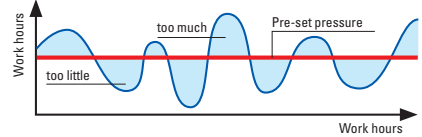

Flox 10

Iris 15

Adjustable pressure control valve PR 3
(1-3 bar)

Backpack sprayers

Flox 10 AT1, professional backpack sprayer (10 litres) NBR, Duro nozzle 1.5 mm	12004001	010274
Flox 10 AT2, professional backpack sprayer (10 litres) NBR, Duro nozzle 1.5 mm, pressure gauge	12004301	010304
Flox 10 AT3, professional backpack sprayer (10 litres) NBR, adjustable nozzle 1.3 mm	12004501	010328
Flox 10 PT1, professional backpack sprayer (10 litres) Viton, adjustable nozzle 1.3 mm	12004901	010366
Iris 15 AT1, professional backpack sprayer (15 litres) NBR, Duro nozzle 1.5 mm	12004101	010281
Iris 15 AT2, professional backpack sprayer (15 litres) NBR, Duro nozzle 1.5 mm, pressure gauge	12004401	010311
Iris 15 AT3, professional backpack sprayer (15 litres) NBR, adjustable nozzle 1.3 mm	12004601	010335
Iris 15 PT1, professional backpack sprayer (15 litres) Viton, adjustable nozzle 1.3 mm	12005001	010373